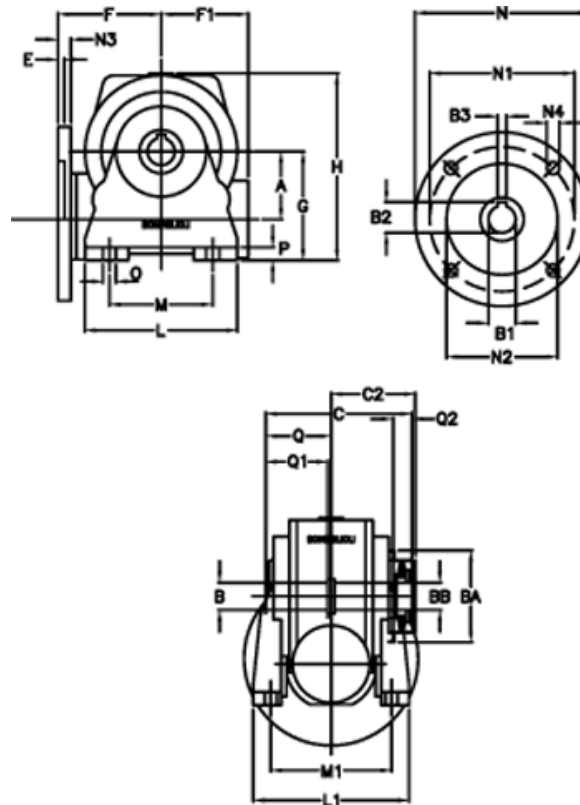

Data Sheet

Article number: 390204902413316

Description: Worm Gear with Torque Limiter
VF 49-L1-N-24 P80B14

Measures

a = 49.50	C2 = 63,5	L1 = 124	O = 8.5
B = 25	Description = VF 49N-xx-80B14	m = 63	P = 12
B1 E7 = 19	E = 3.0	M1 = 98.5	Q = 51.0
B2 = 21.8	F = 70	N = 120	Q1 = 41
B3 H9 = 6	F1 = 63	N1 = 100	Q2 = 15
BA = 63	g = 82	N2 = 80	
BB H7 = 14	H = 138.0	N3 = 10.0	
C = 105	L = 110	N4 = 7	